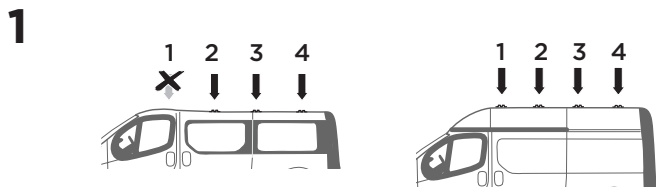

1

Kit 187147

- NISSAN Primastar, 4/5-dr Van, 02-06, 07-15
- NISSAN Primastar, 4/5-dr Van, 02-06, 07-15 (With High Roof)
- OPEL Vivaro, 4/5-dr Van, 01-06, 07-14
- OPEL Vivaro, 4/5-dr Van, 01-06, 07-14 (With High Roof)
- RENAULT Trafic, 4/5-dr Van, 01-06, 07-14
- RENAULT Trafic, 4/5-dr Van, 01-06, 07-14 (With High Roof)

ISO 11154-E

This kit is only for vehicles with fixpoint mounting.