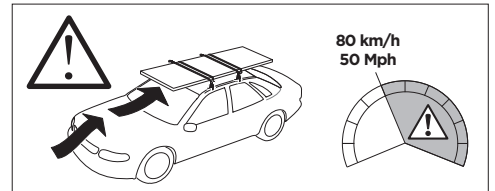

1

Kit 187147

- NISSAN Primastar, 4/5-dr Van, 02-06, 07-15
- NISSAN Primastar, 4/5-dr Van, 02-06, 07-15 (With High Roof)
- OPEL Vivaro, 4/5-dr Van, 01-06, 07-14
- OPEL Vivaro, 4/5-dr Van, 01-06, 07-14 (With High Roof)
- RENAULT Trafic, 4/5-dr Van, 01-06, 07-14
- RENAULT Trafic, 4/5-dr Van, 01-06, 07-14 (With High Roof)

ISO 11154-E

This kit is only for vehicles with fixpoint mounting.