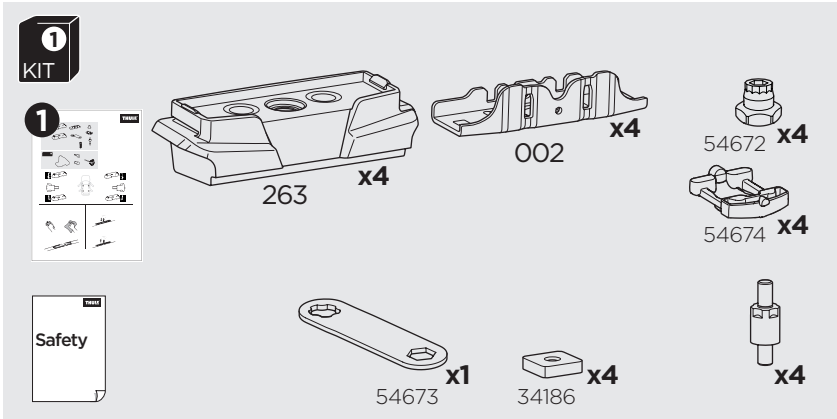

1

Kit 187147

- NISSAN Primastar, 4/5-dr Van, 02-06, 07-15
- NISSAN Primastar, 4/5-dr Van, 02-06, 07-15 (With High Roof)
- OPEL Vivaro, 4/5-dr Van, 01-06, 07-14
- OPEL Vivaro, 4/5-dr Van, 01-06, 07-14 (With High Roof)
- RENAULT Trafic, 4/5-dr Van, 01-06, 07-14
- RENAULT Trafic, 4/5-dr Van, 01-06, 07-14 (With High Roof)

ISO 11154-E

This kit is only for vehicles with fixpoint mounting.