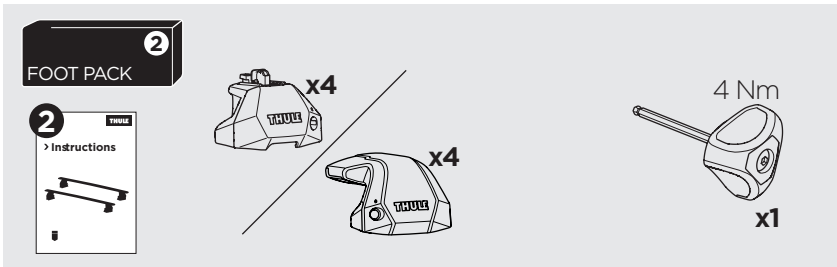

1

Kit 187147

- NISSAN Primastar, 4/5-dr Van, 02-06, 07-15
- NISSAN Primastar, 4/5-dr Van, 02-06, 07-15 (With High Roof)
- OPEL Vivaro, 4/5-dr Van, 01-06, 07-14
- OPEL Vivaro, 4/5-dr Van, 01-06, 07-14 (With High Roof)
- RENAULT Trafic, 4/5-dr Van, 01-06, 07-14
- RENAULT Trafic, 4/5-dr Van, 01-06, 07-14 (With High Roof)

ISO 11154-E

This kit is only for vehicles with fixpoint mounting.